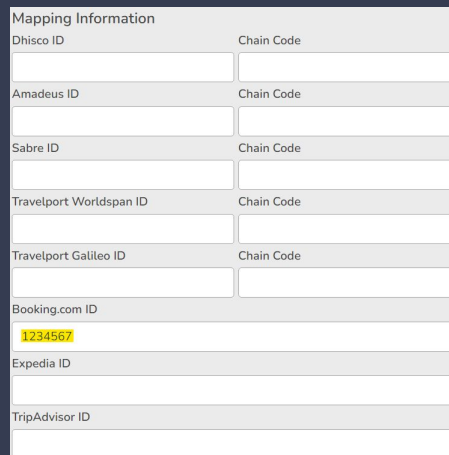

Fill in the mapping information.