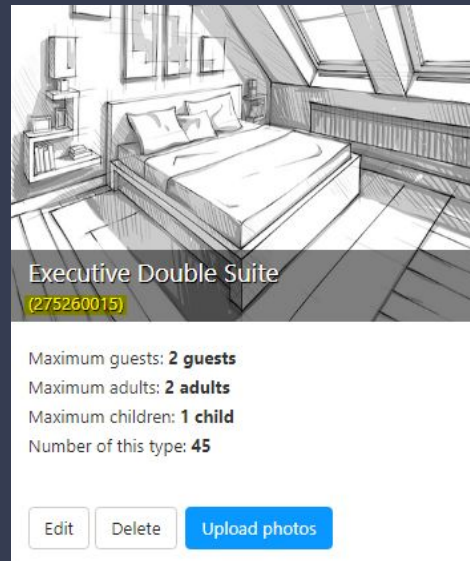

Direct connectivity to Booking.com

GIATA DRIVE

Correctly set up GIATA DRIVE:

- In the Edit Rooms tab, create as many room types as you have in B.com
- Insert the B.com room codes

Edit Property [Edit Rooms](#) Upload Images Tour Operators Distribution Open Content Link Compare Hotels Dashboard

Create room

Room category	Room type	Room view	Room name
Comfort	Double Room	Pool View	Legend Room

Room codes

Expedia	Booking	Internal
Legend Room	12345	LR