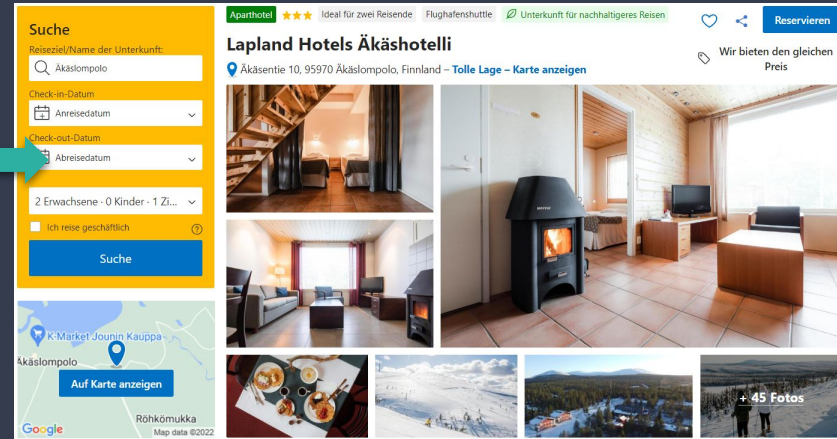

Direct connectivity to Booking.com

Lapland Hotels Äkäshotelli
Äkäslompola | Lapland | Finland

► Property list ► Contact us ►