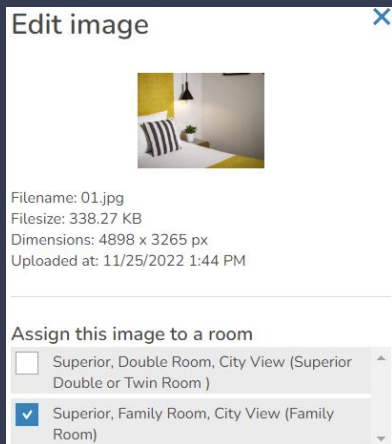

How the hotels' image distribution works with GIATA DRIVE

Direct connectivity to Booking.com

Lapland Hotels Äkäshotelli
Äkäslompola | Lapland | Finland

► Property list ► Contact us ►

erty Edit Rooms Upload Images Tour Operators Distribution Open Content Link Compare Hotels Dashboard

Direct connectivity to Booking.com

Correctly set up GIATA DRIVE:

- Upload images, then create and assign them room types
- In the Edit Property tab, make sure that the correct Booking ID is inserted

Assign the room types to the bedroom and bathroom images.